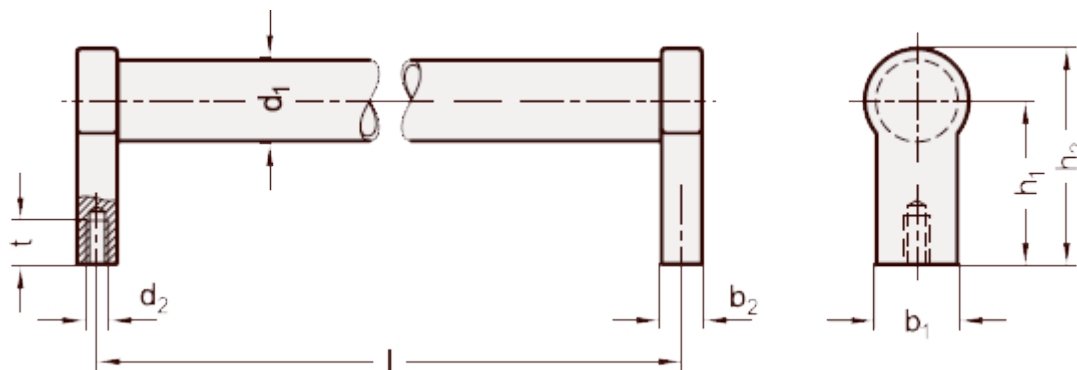

Article number: 20333728200

Description: E+G Handle GN 333.7-28-200

Measures

$b_1 = 25$
 $b_2 = 14$
 $d_1 = 28$
 $d_2 = M8$
 $h_1 = 50$
 $h_2 = 66$
 $l = 200$
 $t = 514$